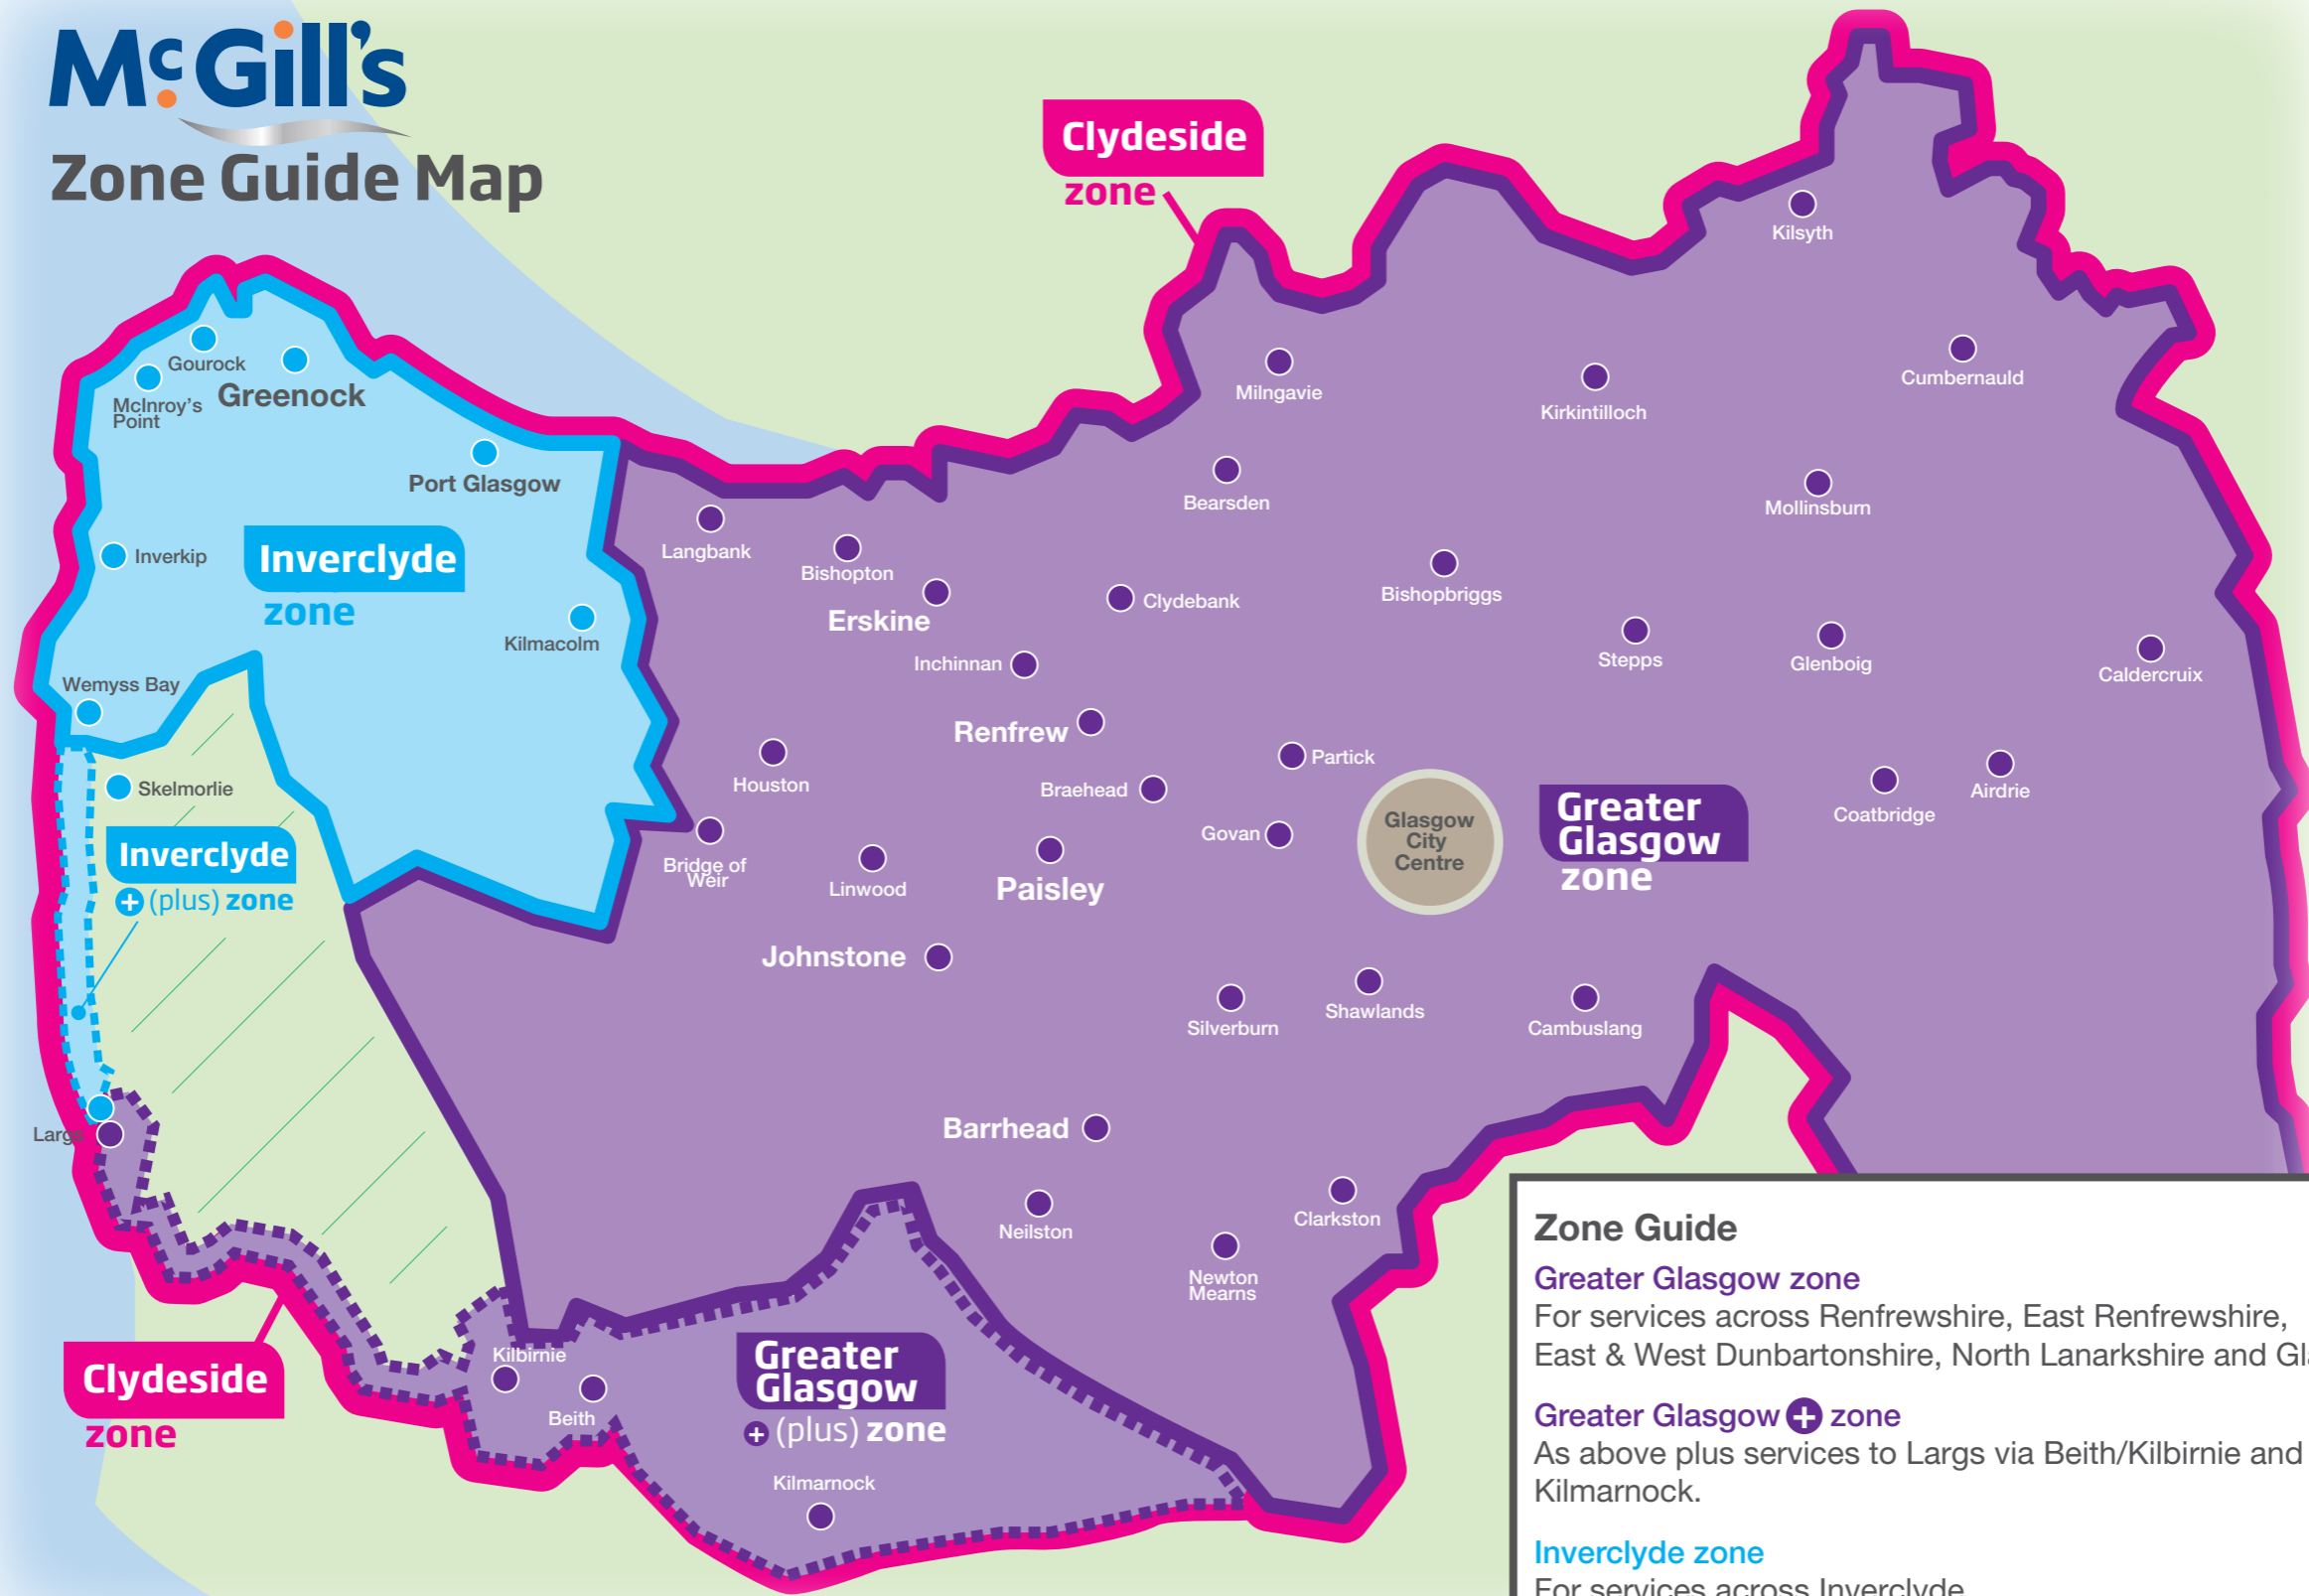

McGill's

Zone Guide Map

Zone Guide

Greater Glasgow zone
For services across Renfrewshire, East Renfrewshire, East & West Dunbartonshire, North Lanarkshire and Glasgow.

Greater Glasgow (+) zone
As above plus services to Largs via Beith/Kilbirnie and Kilmarnock.

Inverclyde zone
For services across Inverclyde.

Inverclyde (+) zone
As above plus services to Skelmorlie and Largs.

Clydeside zone
For all services across the network. All zones included.